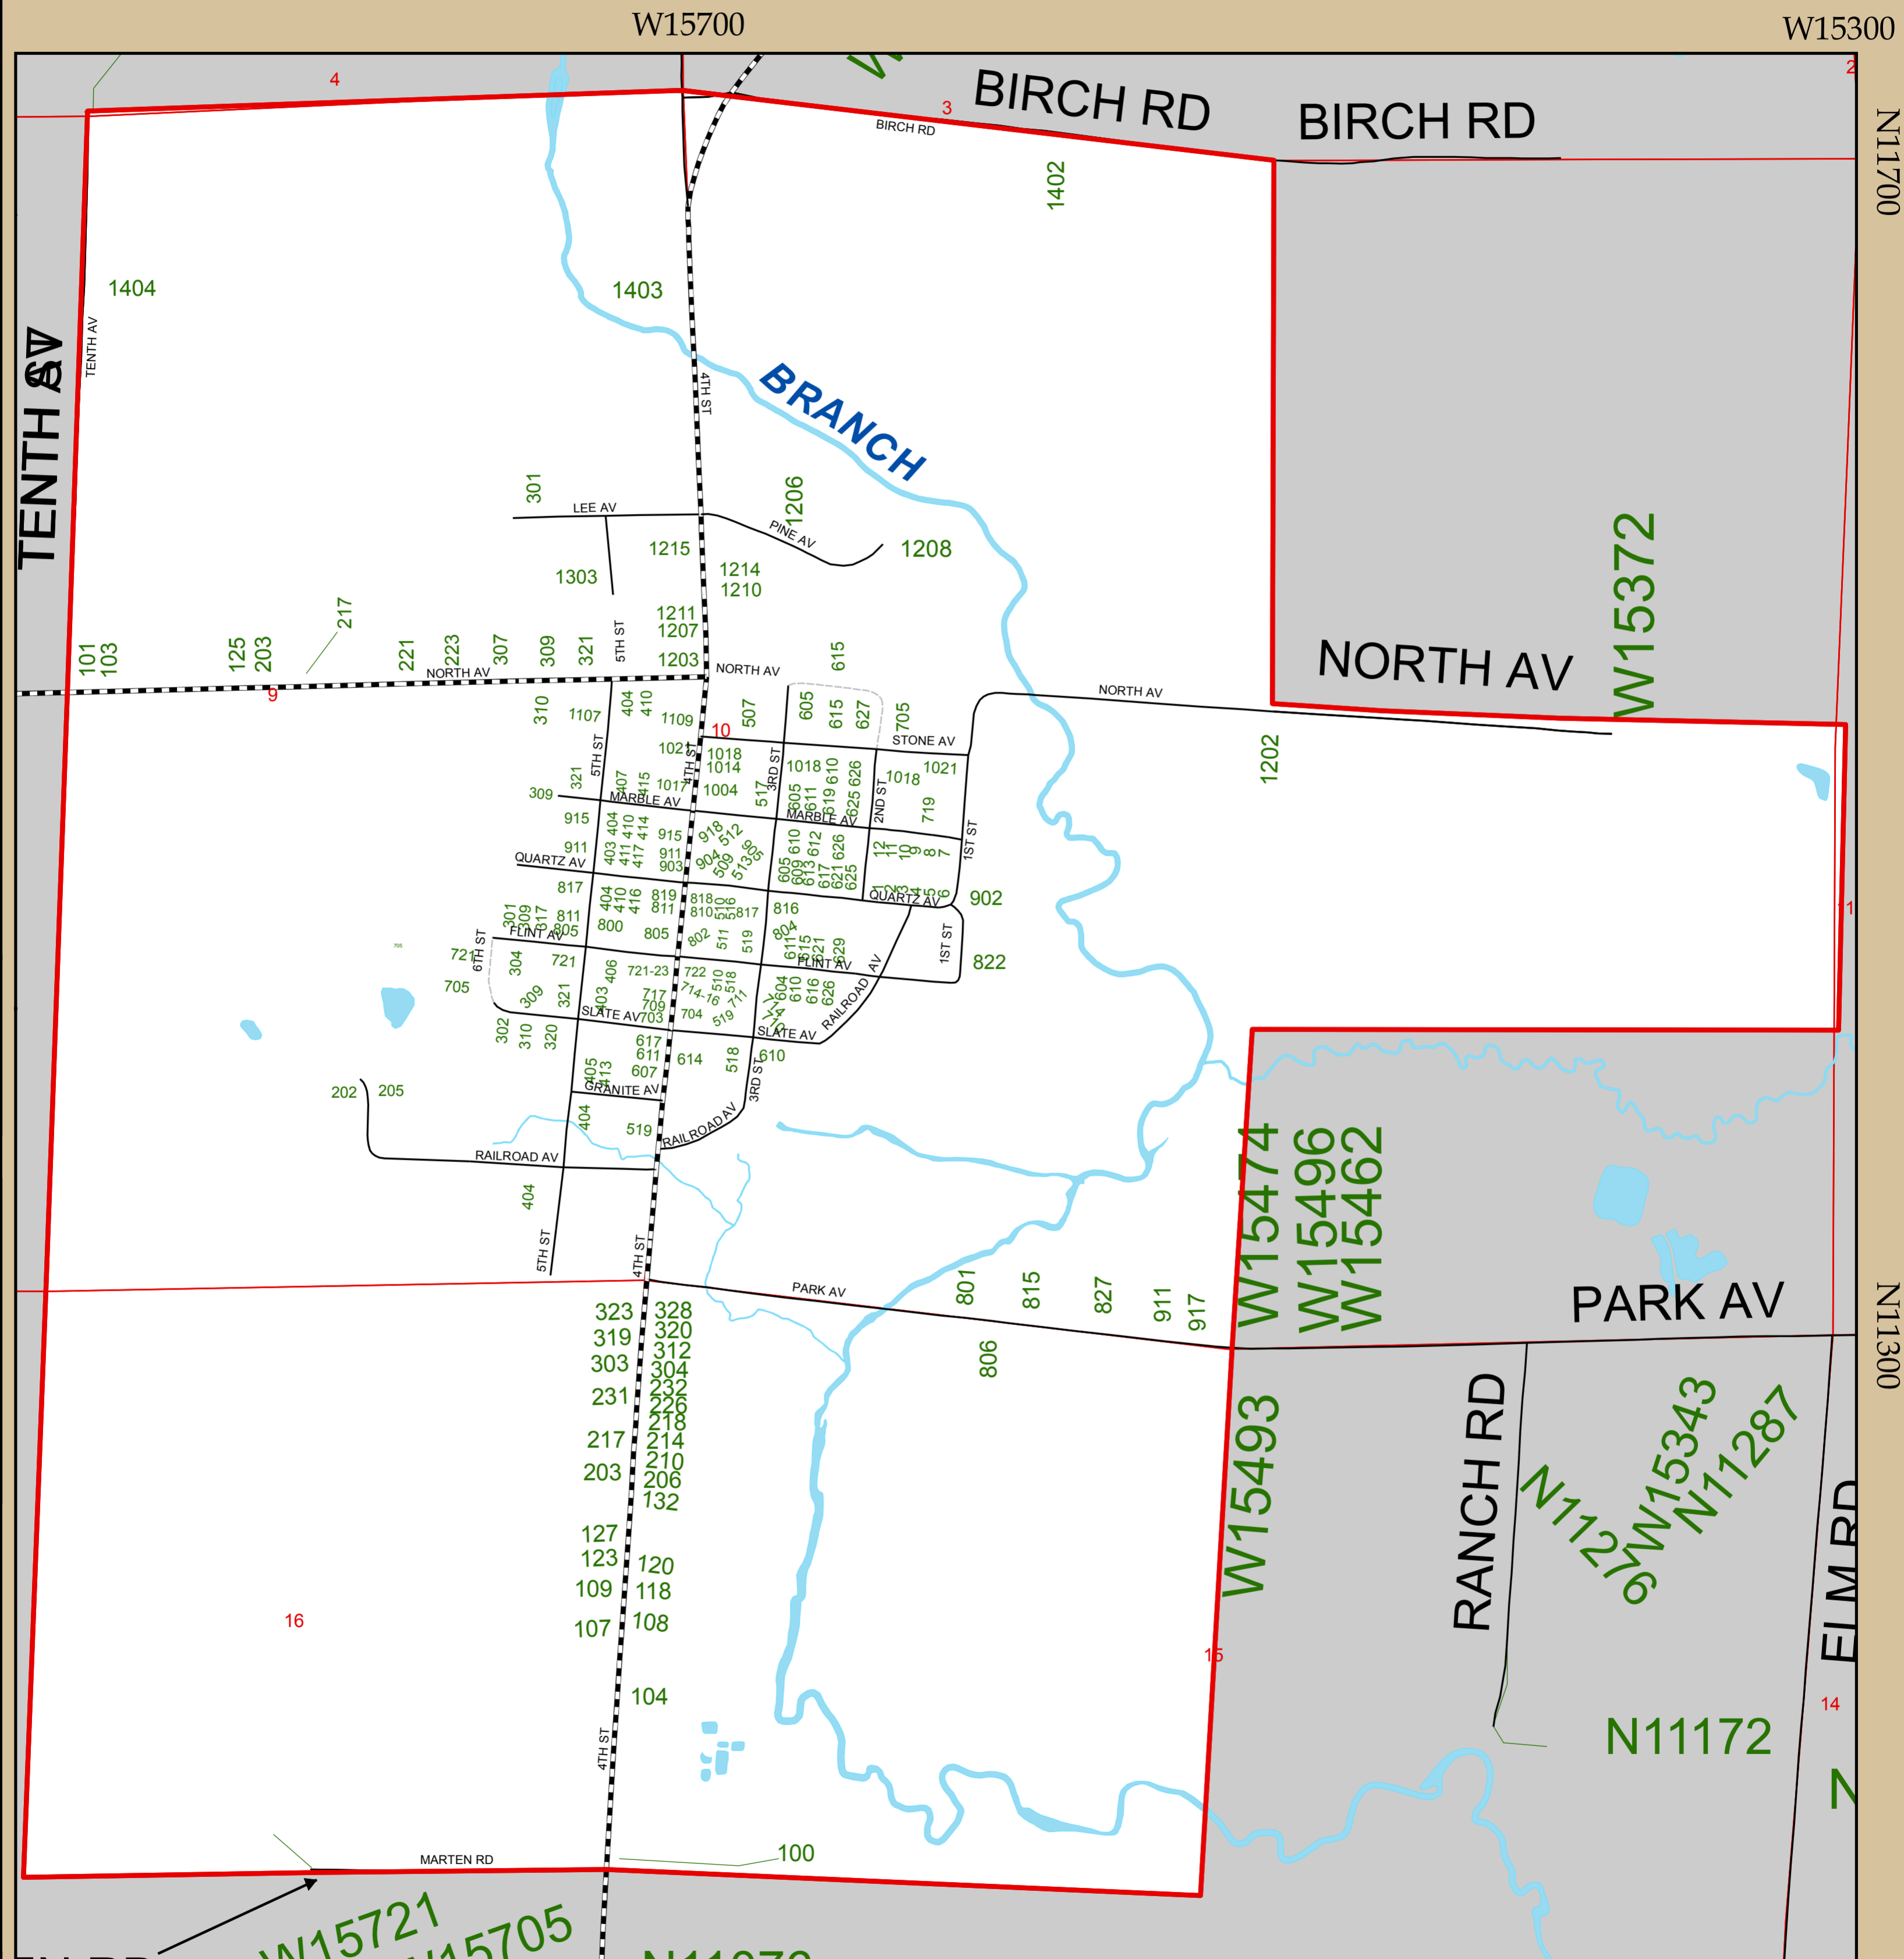

Village of Mattoon

Legend

- Federal/State Highways
- County Highways
- Town/Municipal Roads
- Private Roads
- Railroads
- Waterbodies

Information depicted on this map was interpreted from digital orthophotography and various other land records. An attempt was made to accurately represent the information shown hereon, however, recent changes in the physical and cultural landscape many not be represented. This map is intended for planning and general use only. Please refer to the original source documents for detailed information. If you have any questions or discover any discrepancies on this map, please contact the Shawano County Technology Services Dept. 715-526-4614.

Cartography: Jenna Kerkhoff
 Shawano County Technology Services
 Date: 08 April 2014

Village of Mattoon